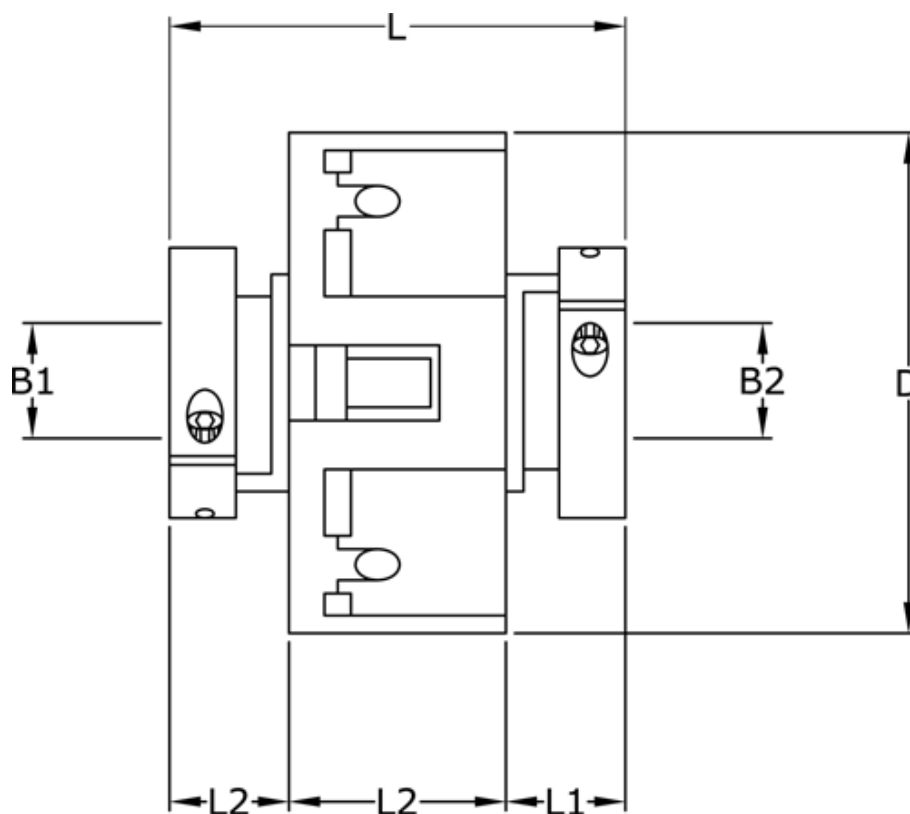

Article number: 3322205704245

Description: Uni-Lat Coupling size 205.70.42.45  
clamp hub, bore 16/18 mm

## Measures

B1	= 16
B2	= 18
D	= 70
L	= 74.0
L1	= 28.5
L2	= 17.0
Screw	= M6